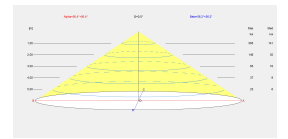

LOGISTICS

Net weight (kg): 0.84

Packaged weight (kg): 1.06

Packaging: 330mm x 45mm x 310mm