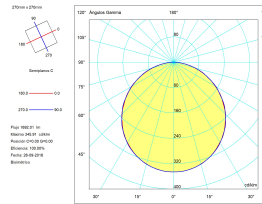

LOGISTICS

Net weight (kg): 0.84

Packaged weight (kg): 1.06

Packaging: 330mm x 45mm x 310mm