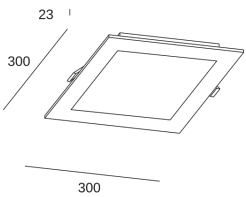

Easy Square 300mm

TC-0212-BLA

LedsC4 Team

Downlight IP23 Easy Square 300mm LED 22 LED warm-white 3000K ON-OFF White 2160.00

TECHNICAL FEATURES

Luminaire total power : 22W

Real lumens : 1692

Nominal lumens : 2160

Real lm/W : 77

Correlated Colour Temperature (CCT) : LED warm-white 3000K

Lens / reflector angle : HORIZONTAL 113°

Structure material : Aluminium

Structure finish : White

Diffuser material : Acrylic

Diffuser finish : Opal