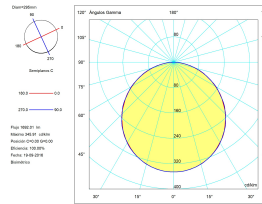

LOGISTICS

Net weight (kg): 0.62

Packaged weight (kg): 0.77

Packaging: 310mm x 45mm x 310mm