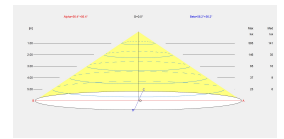

LOGISTICS

Net weight (kg): 0.62

Packaged weight (kg): 0.77

Packaging: 310mm x 45mm x 310mm