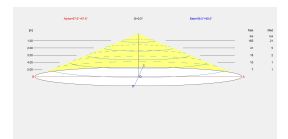

LOGISTICS

Net weight (kg): 0.2

Packaged weight (kg): 0.29

Packaging: 125mm x 60mm x 130mm