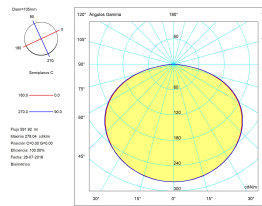

**LUMINOTECHNIC FEATURES**

CRI: 80

MacAdam steps: 3

Photobiological risk: RG0

Lampholder	Quantity	Light source power (W)
LED	1	9W

**LOGISTICS**

Net weight (kg): 0.2

Packaged weight (kg): 0.29