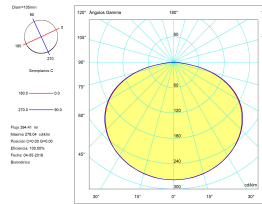

LUMINOTECHNIC FEATURES

CRI: 80

MacAdam steps: 3

Photobiological risk: RG0

Lampholder	Quantity	Light source power (W)
LED	1	6.5W

LOGISTICS

Net weight (kg): 0.17

Packaged weight (kg): 0.26