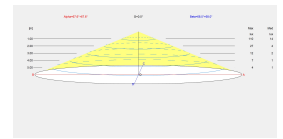

LOGISTICS

Net weight (kg): 0.17

Packaged weight (kg): 0.26

Packaging: 125mm x 60mm x 130mm