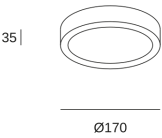

**Easy Round Surface  
Ø170mm**

**TC-0160-BLA**

LedsC4 Team

Ceiling fixture IP23 Easy Round Surface Ø170mm LED 10W LED warm-white 3000K ON-OFF White 874lm

**TECHNICAL FEATURES**

Luminaire total power : 12.2W

Real lumens : 874

Nominal lumens : 1150

Real lm/W : 72

Correlated Colour Temperature (CCT) : LED warm-white 3000K

Lens / reflector angle : HORIZONTAL 112°

Structure material : Aluminium

Structure finish : White

CRI: 80

MacAdam steps: 3

Photobiological risk: RG1

Lampholder	Quantity	Light source power (W)
LED	1	10W

**LOGISTICS**

Net weight (kg): 0.32

Packaged weight (kg): 0.41

Packaging: 185mm x 45mm x 185mm