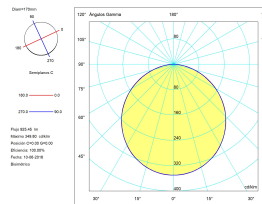

Real lumens : 874

Nominal lumens : 1150

Real lm/W : 72

Correlated Colour Temperature (CCT) : LED warm-white 3000K

Lens / reflector angle : HORIZONTAL 112°

Structure material : Aluminium

Structure finish : White

CRI: 80

MacAdam steps: 3

Photobiological risk: RG1

Lampholder	Quantity	Light source power (W)
LED	1	10W

**LOGISTICS**

Net weight (kg): 0.32

Packaged weight (kg): 0.41

Packaging: 185mm x 45mm x 185mm