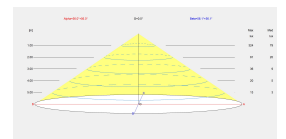

Real lumens : 874

Nominal lumens : 1150

Real lm/W : 72

Correlated Colour Temperature (CCT) : LED warm-white 3000K

Lens / reflector angle : HORIZONTAL 112°

Structure material : Aluminium

Structure finish : White

CRI: 80

MacAdam steps: 3

Photobiological risk: RG1

Lampholder	Quantity	Light source power (W)
LED	1	10W

**LOGISTICS**

Net weight (kg): 0.32

Packaged weight (kg): 0.41

Packaging: 185mm x 45mm x 185mm