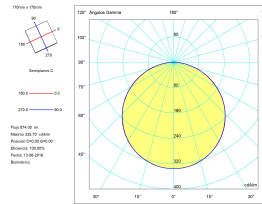

LOGISTICS

Net weight (kg): 0.31

Packaged weight (kg): 0.4

Packaging: 180mm x 45mm x 200mm