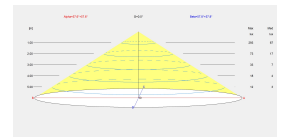

LOGISTICS

Net weight (kg): 0.31

Packaged weight (kg): 0.4

Packaging: 180mm x 45mm x 200mm