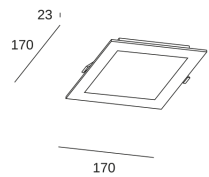

Easy Square 170mm

TC-0154-BLA

LedsC4 Team

Downlight IP23 Easy Square 170mm LED 12.2 LED warm-white 3000K ON-OFF White 1150.00

TECHNICAL FEATURES

Luminaire total power : 12.2W

Real lumens : 874

Nominal lumens : 1150

Real lm/W : 72

Correlated Colour Temperature (CCT) : LED warm-white 3000K

Lens / reflector angle : HORIZONTAL 115°

Structure material : Aluminium

Structure finish : White

Diffuser material : Acrylic

Diffuser finish : Opal

Photobiological risk: RG1

Lampholder	Quantity	Light source power (W)
LED	1	10W

LOGISTICS

Net weight (kg): 0.31

Packaged weight (kg): 0.4

Packaging: 180mm x 45mm x 200mm