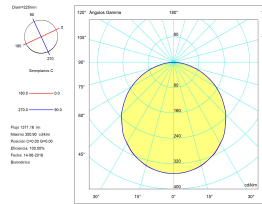

LOGISTICS

Net weight (kg): 0.4

Packaged weight (kg): 0.53

Packaging: 255mm x 45mm x 235mm