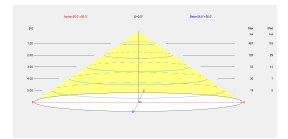

LOGISTICS

Net weight (kg): 0.4

Packaged weight (kg): 0.53

Packaging: 255mm x 45mm x 235mm