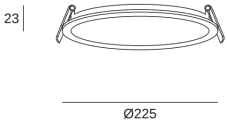

Easy Round Ø225mm TC-0150-BLA

LedsC4 Team

Downlight IP23 Easy Round Ø225mm LED 18.2 LED warm-white 3000K ON-OFF White 1510.00

TECHNICAL FEATURES

Luminaire total power : 18.2W

Real lumens : 1371

Nominal lumens : 1510

Real lm/W : 75

Correlated Colour Temperature (CCT) : LED warm-white 3000K

Lens / reflector angle : HORIZONTAL 112°

Structure material : Aluminium

Structure finish : White

Diffuser material : Acrylic

Diffuser finish : Opal

Photobiological risk: RG1

Lampholder	Quantity	Light source power (W)
LED	1	15.5W

LOGISTICS

Net weight (kg): 0.4

Packaged weight (kg): 0.53

Packaging: 255mm x 45mm x 235mm