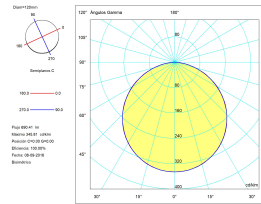

LOGISTICS

Net weight (kg): 0.28

Packaged weight (kg): 0.36

Packaging: 185mm x 45mm x 200mm