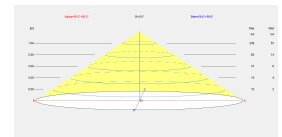

LOGISTICS

Net weight (kg): 0.28

Packaged weight (kg): 0.36

Packaging: 185mm x 45mm x 200mm