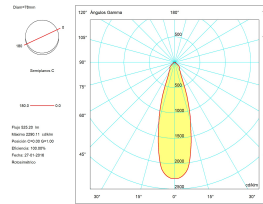

LOGISTICS

Net weight (kg): 0.1
Packaged weight (kg): 0.14
Packaging: 90mm x 55mm x 90mm