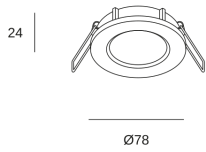

### TECHNICAL FEATURES

Luminaire total power : 8W  
Structure material : Aluminium  
Structure finish : White  
Max. size of light bulb : 55/50 mm  
Recommended light bulb : GU10

IP23

RF  
850°C

0,5m

Equipment necessary but not included :  
Voltage / frequency : 100-240V/50-60Hz  
Warranty : 5 Years  
Easily recyclable luminaire

### LOGISTICS

Net weight (kg): 0.1  
Packaged weight (kg): 0.14  
Packaging: 90mm x 55mm x 90mm