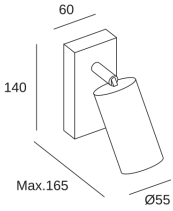

**ERA**

**TC-0080-BLA**

Wall fixture IP20 ERA GU10 White

**TECHNICAL FEATURES**

Luminaire total power : 8W

Structure material : Aluminium

Structure finish : White

Max. size of light bulb : 55/50 mm

**LOGISTICS**

Net weight (kg): 0.27

Packaged weight (kg): 0.34

Packaging: 150mm x 70mm x 100mm