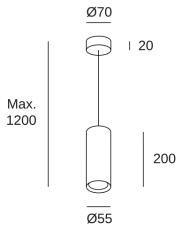

ERA

TC-0079-BLA

Pendant ERA GU10 8 White

TECHNICAL FEATURES

IP20

Luminaire total power : 8W

Structure material : Aluminium

Structure finish : White

Max. size of light bulb : 55/50 mm

Recommended light bulb : GU10

Voltage / frequency : 100-240V/50-60Hz

Warranty : 5 Years

Easily recyclable luminaire

LUMINOTECHNIC FEATURES

Luminance C0°G65°: 467

Luminance C90°G65°: 467

Lampholder	Quantity	Light source power (W)
GU10	1	Max. power 8W

LOGISTICS

Net weight (kg): 0.33

Packaged weight (kg): 0.42

Packaging: 65mm x 65mm x 310mm