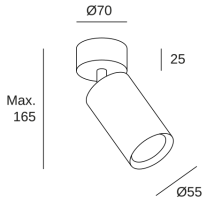

**ERA**

**TC-0078-BLA**

Spotlight IP20 ERA GU10 8 White

**TECHNICAL FEATURES**

Luminaire total power : 8W

Voltage / frequency : 100-240V/50-60Hz

Structure material : Aluminium

Warranty : 5 Years

Structure finish : White

Easily recyclable luminaire

Max. size of light bulb : 55/50 mm

Recommended light bulb : GU10

**LUMINOTECHNIC FEATURES**

Lampholder	Quantity	Light source power (W)
GU10	1	Max. power 8W

**LOGISTICS**

Net weight (kg): 0.21

Packaged weight (kg): 0.28

Packaging: 70mm x 70mm x 185mm