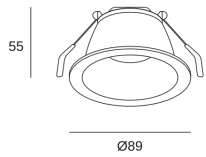

TECHNICAL FEATURES

Luminaire total power : 5.4W

Real lumens : 455

Nominal lumens : 605

Real lm/W : 84

Correlated Colour Temperature (CCT) : LED warm-white 3000K

Lens / reflector angle : MEDIUM 32°

UGR : <=16

Structure material : Polycarbonate

Structure finish : White

Diffuser material : Polycarbonate

Diffuser finish : Sandblasted

Voltage / frequency : 100-240V/50-60Hz

Dimming protocol : ON-OFF

Power Factor : 0.49

THD% : 85

Useful life : 36.000h L70B30

Warranty : 5 Years

LUMINOTECHNIC FEATURES

Luminance C0°G65°: 399.213118

Luminance C90°G65°: 399.213118

TM30 RG: 96

TM30 RF: 90

Melanopic ratio: 0.55

CRI: 90

MacAdam steps: 3

Photobiological risk: RG1

UGR

UGR crosswise: 13.0

UGR lengthwise: 13.0

UGR	
S=0.250	
Ceiling / cavity	0.7
Walls	0.5
Working Plane	0.2
Room dimensions	X=4H, Y=8H
UGR crosswise	13.0
UGR lengthwise	13.0

Lampholder	Quantity	Light source power (W)
LED	1	5.4W

LOGISTICS

Net weight (kg): 0.09

Packaged weight (kg): 0.18