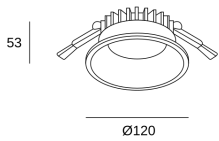

LUMINOTECHNIC FEATURES

CRI: 80

MacAdam steps: 5

Photobiological risk: RG0

Lampholder	Quantity	Light source power (W)
LED	1	8.5W