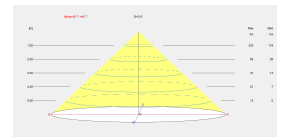

LOGISTICS

Net weight (kg): 0.3

Packaged weight (kg): 0.37

Packaging: 130mm x 130mm x 63mm