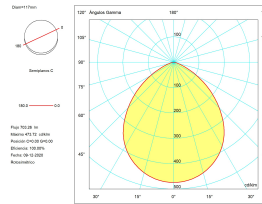

Photobiological risk: RG0

Lampholder	Quantity	Light source power (W)
LED	1	8.5W

LOGISTICS

Net weight (kg): 0.3

Packaged weight (kg): 0.37

Packaging: 130mm x 130mm x 63mm