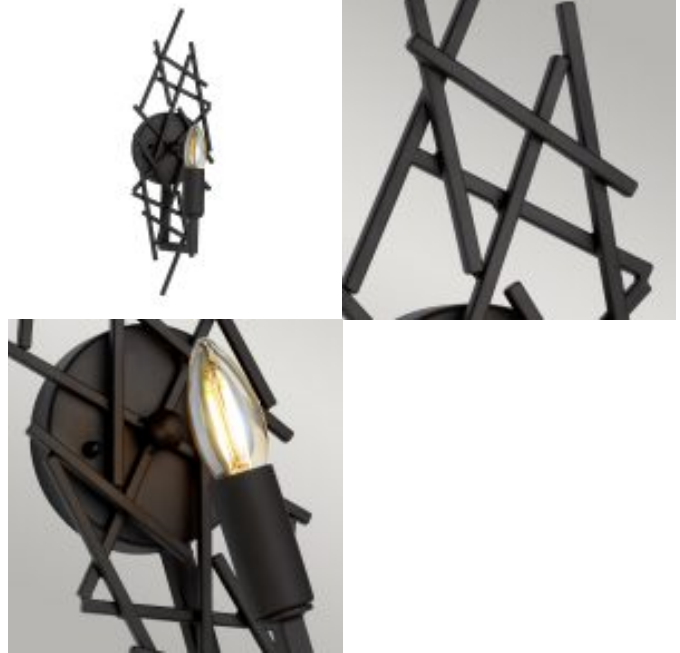

Taiko 1 Light Wall Light

£0.00

SKU: Taiko 1 Light Wall Light (TAIKO1)

Link: <https://www.elsteadlighting.com/products/taiko-1-light-wall-light/>

Product Information

Categories: Manufactured in the UK, Interior Lighting, Wall Lights, Elstead Lighting

Country of Origin: United Kingdom

Fitting Height: 430mm

Width: 135mm

Projection/Depth: 134mm

Finish: Olde Bronze Painted Metal Work

Family: Taiko

interiorexterior: Interior

Shade Finish: Oatmeal

Number of lamps: 1

Maximum Wattage: 60

Socket: E14

Voltage: 220-240v

Product Type: Wall Light

Feature 1: Metal diffuser with artistically arranged gathering of intricate elements

Feature 2: Oatmeal linen shades