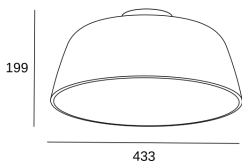

LUMINOTECHNIC FEATURES

CRI: NA

MacAdam steps: NA

Photobiological risk: NA

Lampholder	Quantity	Light source power (W)
E27	1	Max. power 15W

LOGISTICS

Net weight (kg): 2.1

Packaged weight (kg): 3.07

Packaging: 480mm x 480mm x 230mm