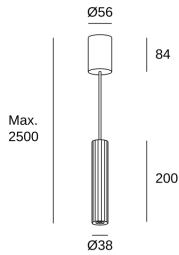

## 00-8513-DN-DN

Pendant Prolix Surface LED 5.9W LED warm-white 2700K PHASE CUT Matte gold 217lm

### TECHNICAL FEATURES

IP20

Total power consumption of light (W) : 7.6W

Driver Brand : HEP

Real lumens : 217

Voltage / frequency : 220-240VAC/50-60Hz

Real lm/W : 29

Dimming protocol : PHASE CUT

Correlated Colour Temperature (CCT) : LED warm-white 2700K

Power Factor : 0.96

Useful life : 50.000h L80B20

Lens / reflector angle : FLOOD 48°

Warranty : 5 Years

UGR : <=16

Structure material : Aluminium

Structure finish : Matte gold

UGR lengthwise: 5.6

UGR	
S=0.250	
Ceiling / cavity	0.7
Walls	0.5
Working Plane	0.2
Room dimensions	X=4H, Y=8H
UGR crosswise	5.6
UGR lengthwise	5.6

Lampholder	Quantity	Light source power (W)
LED	1	5.9W