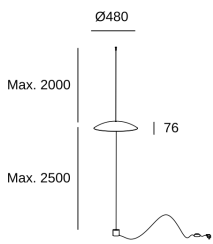

## Noway Single Screen Counterweight

Francesc Vilaró

**00-7980-05-05**

Floor lamp Noway Single Screen Counterweight LED 18W LED warm-white 3000K Black 791lm

### TECHNICAL FEATURES

Total power consumption of light (W) : 18W

Voltage / frequency : 220-240V/50-60Hz

Real lumens : 791

Useful life : 50.000h L80B20

Real lm/W : 44

Warranty : 5 Years

Correlated Colour Temperature (CCT) : LED warm-white 3000K

Easily recycled luminaire

Lens / reflector angle : HORIZONTAL 125°

Structure material : Steel

Structure finish : Black

### LUMINOTECHNIC FEATURES

Lampholder	Quantity	Light source power (W)
LED	1	18W