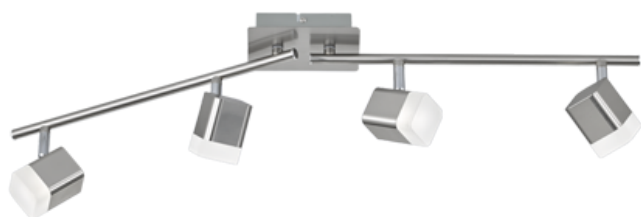

Spot

ROUBAIX – R82154107

incl. 4x SMD LED, 3,5W · 4x 400lm, 3000K

- **Ceiling mounting**
- **IP20**
- **Tiltable**
- **Not dimmable**

Material construction

Metal · Nickel mat
Acryl · White

Product dimensions

Width: 78cm
Height: 14cm
Depth: 9cm
Weight: 0,915kg

Technical data

Light source: SMD – LED (integrated)
Watt: 3,5W
Lumen: 4x 400lm
Kelvin: 3000K
Color rendering (CRI): > 80 CRI
Lifetime: 20000H
Switching cycles: 10000x ON/OFF