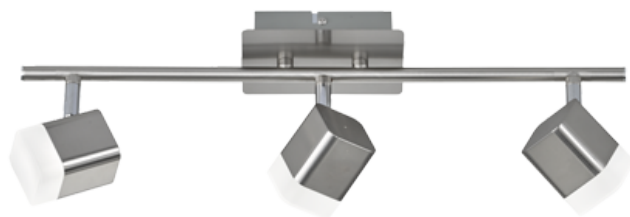

Spot

## ROUBAIX – R82153107

incl. 3x SMD LED, 3,5W · 3x 400lm, 3000K

- Ceiling mounting
- Wall- & ceiling mounting
- IP20
- Not dimmable

### Material construction

Metal · Nickel mat  
Acryl · White

### Product dimensions

Width: 48cm  
Height: 14cm  
Depth: 9cm  
Weight: 0,715kg