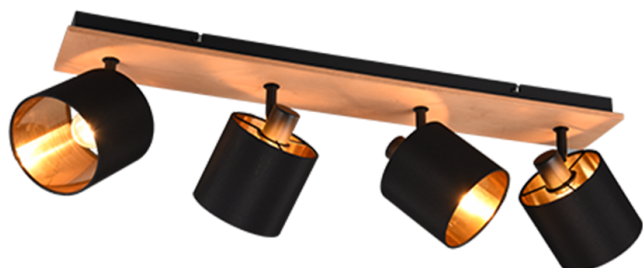

Spot

TOMMY – R81334030

excl. 4x E14 · max. 28W

- Ceiling mounting
- IP20
- Lamp(s) not included

Material construction

Metal · Wood coloured
Fabric · black-gold

Product dimensions

Width: 72cm
Height: 19cm
Depth: 12cm
Weight: 1,705kg