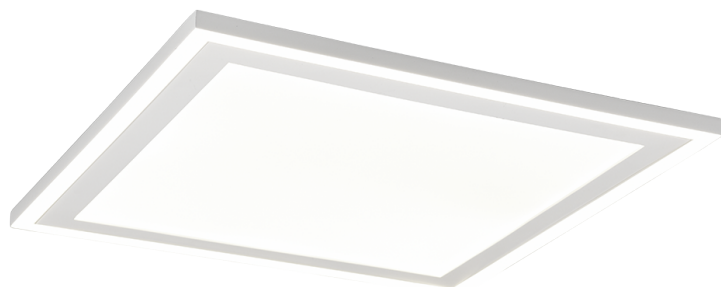

Ceiling lamp

CARUS – R67214331

incl. 1x SMD, 20W · 1x 3400lm, 4000K

incl. 1x SMD, 9W · 1x 1500lm, 4000K

- Separately switchable
- Not suitable for external dimmer
- Wall- & ceiling mounting
- IP20
- 4000K
- Not dimmable

Material construction

Plastic · White mat

Product dimensions

Width: 43cm
Height: 3cm
Depth: 43cm
Weight: 1,47kg

Technical data

Light source: SMD – LED (integrated)
Watt: 20W
Lumen: 1x 3400lm
Kelvin: 4000K
Color rendering (CRI): > 80 CRI
Lifetime: 30000H
Switching cycles: 15000x ON/OFF