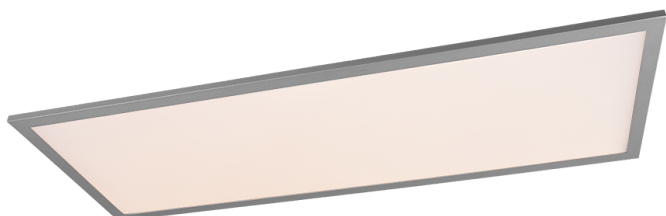

Ceiling lamp

GAMMA – R62868087

incl. 1x SMD LED, 33,5W · 1x 3850lm, 2700 - 6500K

- Remote control
- Integrated dimmer
- Light color infinitely variable
- Night light
- Not suitable for external dimmer
- Wall- & ceiling mounting
- IP20

Material construction

Metal · Titan

Product dimensions

Width: 80cm
Height: 5cm
Depth: 29cm
Weight: 2,145kg

Technical data

Light source: SMD – LED (integrated)
Watt: 33,5W
Lumen: 1x 3850lm
Kelvin: 2700 - 6500K
Color rendering (CRI): > 80 CRI
Lifetime: 30000H
Switching cycles: 15000x ON/OFF