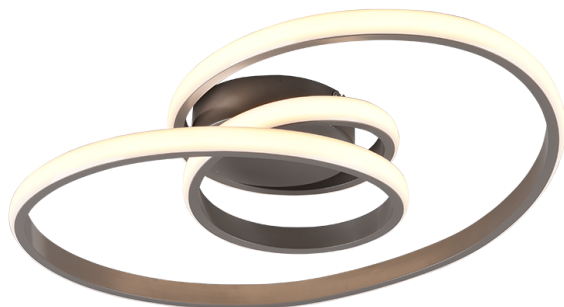

Ceiling lamp

SANSA – R62751107

incl. 1x SMD LED, 18,5W · 1x 2050lm, 3000K

- **Dimmable via switch**
- **Ceiling mounting**
- **Not suitable for external dimmer**
- **IP20**

Material construction

Metal · Nickel mat

Product dimensions

Width: 53cm
Height: 17cm
Depth: 43cm
Weight: 1,29kg

Technical data

Light source: SMD – LED (integrated)
Watt: 18,5W
Lumen: 1x 2050lm
Kelvin: 3000K
Color rendering (CRI): > 80 CRI
Lifetime: 25000H
Switching cycles: 15000x ON/OFF