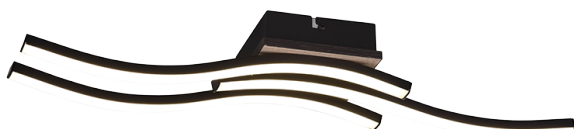

Ceiling lamp

ROUTE – R62473135

incl. 3x SMD LED, 5W · 3x 500lm, 3000K

- **Ceiling mounting**
- **IP20**
- **Not dimmable**

Material construction

MDF · wood imitation
Plastic · White

Product dimensions

Width: 56cm
Height: 7cm
Depth: 12cm
Weight: 0,505kg

Technical data

Light source: SMD – LED (integrated)
Watt: 5W
Lumen: 3x 500lm
Kelvin: 3000K
Color rendering (CRI): > 80 CRI
Lifetime: 30000H
Switching cycles: 15000x ON/OFF

Support & Download Links

[Drawing](#)
[Safety notes](#)
[Warranty Statement](#)