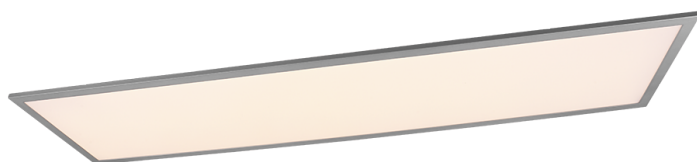

Ceiling lamp

ALPHA – R62321287

incl. 1x SMD LED, 34W · 1x 4200lm, 3000K

- **Wall- & ceiling mounting**
- **IP20**
- **Not dimmable**

Material construction

Metal · Titan

Product dimensions

Width: 119cm
Height: 5cm
Depth: 29cm
Weight: 2,64kg

Technical data

Light source: SMD – LED (integrated)
Watt: 34W
Lumen: 1x 4200lm
Kelvin: 3000K
Color rendering (CRI): > 80 CRI
Lifetime: 30000H
Switching cycles: 15000x ON/OFF

Support & Download Links

[Manual](#)
[Drawing](#)
[Declaration of conformity](#)
[Safety notes](#)
[Warranty Statement](#)