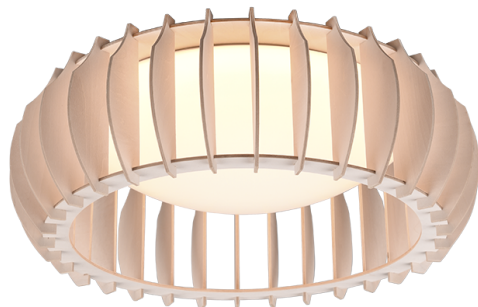

Ceiling lamp

MONTE – R62171130

incl. 1x SMD LED, 16,5W · 1x 2200lm, 3000K

- Dimmable via switch
- Ceiling mounting
- Not suitable for external dimmer
- IP20

Material construction

Plastic · White
Natural wood · Wood
coloured

Product dimensions

Height: 14cm
Diameter: 40cm
Weight: 0,805kg

Technical data

Light source: SMD – LED (integrated)
Watt: 16,5W
Lumen: 1x 2200lm
Kelvin: 3000K
Color rendering (CRI): > 80 CRI
Lifetime: 25000H
Switching cycles: 15000x ON/OFF