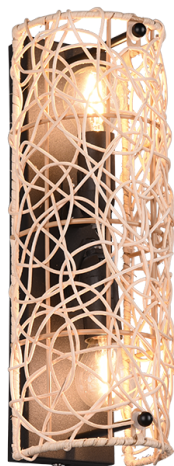

Wall lamp

LOVIS – R21142036

- **Wallmounting**
- **IP20**
- **Lamp(s) not included**

Material construction

Rattan meshwork ·
natural ☒ finish

Product dimensions

Width: 10cm
Height: 30cm
Depth: 10cm
Weight: 0,595kg

EAN Code: 4017807539738
Customs number: 94051990900

Packaging dimensions & weight

Quantities: 1
Width: 11,5cm
Height: 31cm
Depth: 11,5cm
Weight: 0,690kg