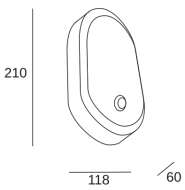

M00

PX-0560-BLA

Wall fixture IP54 M00 LED 17 SW 3000-4000-6000K ON-OFF White 2130

TECHNICAL FEATURES

IP54 IK09

Luminaire total power : 17W

Real lumens : 1216 (4000K)

Nominal lumens : 2130

Real lm/W : 72

Correlated Colour Temperature (CCT) : SW
3000-4000-6000K

Structure material : ABS

Structure finish : White

Diffuser material : Plastic

Diffuser finish : Tinted

Voltage / frequency : 220-240V/50-60Hz

TM30 RF: 87

Melanopic ratio: 0.73

CRI: 80

MacAdam steps: 5

Photobiological risk: RG1

Lampholder	Quantity	Light source power (W)
LED	1	17W

LOGISTICS

Net weight (kg): 0.3

Packaged weight (kg): 0.37

24 Un