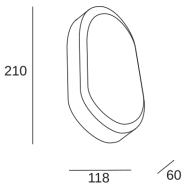

M00

PX-0559-BLA

Wall fixture IP54 M00 LED 17 SW 3000-4000-6000K ON-OFF White 2130

TECHNICAL FEATURES

IP54 IK09

Luminaire total power : 17W

Real lumens : 1216 (4000K)

Nominal lumens : 2130

Real lm/W : 72

Correlated Colour Temperature (CCT) : SW
3000-4000-6000K

Structure material : ABS

Structure finish : White

Diffuser material : Plastic

Diffuser finish : Tinted

Voltage / frequency : 220-240V/50-60Hz

TM30 RF: 87

Melanopic ratio: 0.73

CRI: 80

MacAdam steps: 5

Photobiological risk: RG1

Lampholder	Quantity	Light source power (W)
LED	1	17W

LOGISTICS

Net weight (kg): 0.25

Packaged weight (kg): 0.35

24 Un