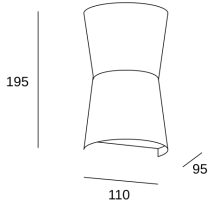

**PRISMA**

**PX-0551-NEG**

Wall fixture IP65 PRISMA GU10 16 Black

**TECHNICAL FEATURES**

IP65 IK10

Luminaire total power : 16W

Structure material : ABS

Structure finish : Black

Lampholder	Quantity	Light source power (W)
GU10	2	Max. power 8W

**LOGISTICS**

Net weight (kg): 0.21

Packaged weight (kg): 0.3

Packaging: 205mm x 120mm x 105mm