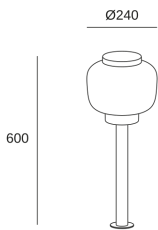

**LAMTAM**

**PX-0539-NEG**

Bollard Chillout IP44 LAMTAM E27 15 Black

**TECHNICAL FEATURES**

IP44 IK10

Luminaire total power : 15W

Structure material : Aluminium

Structure finish : Black

Diffuser material : Polypropylene

Diffuser finish : OPAL

Recommended light bulb : E27

Voltage / frequency : 100-240V/50-60Hz

Warranty : 3 Years

Resistant to marine environments : Yes

Easily recyclable luminaire

**LUMINOTECHNIC FEATURES**

Lampholder	Quantity	Light source power (W)
E27	1	Max. power 15W

**LOGISTICS**

Net weight (kg): 1.2

Packaged weight (kg): 2.11

Packaging: 245mm x 245mm x 510mm