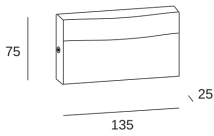

Diffuser finish : Transparent

**LUMINOTECHNIC FEATURES**

CRI: 80

MacAdam steps: 3

Photobiological risk: RG0

Lampholder	Quantity	Light source power (W)
LED	1	8.2W

**LOGISTICS**

Net weight (kg): 0.3

Packaged weight (kg): 0.35

Packaging: 145mm x 50mm x 80mm