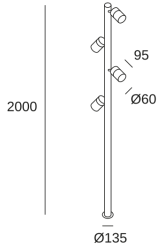

PIXA

PX-0532-NEG

Streetlight IP44 PIXA GU10 32 Black

TECHNICAL FEATURES

Luminaire total power : 32W

Structure material : Stainless steel AISI202

Structure finish : Black

Diffuser material : Glass

Diffuser finish : Transparent

Max. size of light bulb : 60/50 mm

Recommended light bulb : GU10

Voltage / frequency : 100-240V/50-60Hz

Warranty : 3 Years

Resistant to marine environments : Yes

Easily recyclable luminaire

LUMINOTECHNIC FEATURES

Lampholder	Quantity	Light source power (W)
GU10	4	Max. power 8W

LOGISTICS

Net weight (kg): 3.4

Packaged weight (kg): 3.85

Packaging: 210mm x 210mm x 510mm