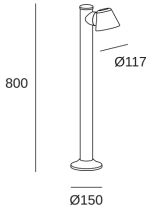

CONE

PX-0500-NEG

Bollard IP54 CONE GU10 8 Black

TECHNICAL FEATURES

IP54 IK09

Luminaire total power : 8W

Voltage / frequency : 100-240V/50-60Hz

Structure material : ABS

Warranty : 3 Years

Structure finish : Black

Resistant to marine environments : Yes

Diffuser material : Polycarbonate

Diffuser finish : Transparent

Recommended light bulb : GU10

LUMINOTECHNIC FEATURES

Lampholder	Quantity	Light source power (W)
GU10	1	Max. power 8W

LOGISTICS

Net weight (kg): 1.12

Packaged weight (kg): 1.49

Packaging: 260mm x 160mm x 810mm