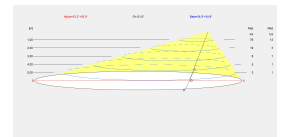

Real lm/W : 44

Correlated Colour Temperature (CCT) : LED warm-white 3000K

Lens / reflector angle : HORIZONTAL 109°

Structure material : Aluminium

Structure finish : White

Diffuser material : Polycarbonate

Diffuser finish : Opal

MacAdam steps: 3

Photobiological risk: RG0

UGR

UGR crosswise: 19.8

UGR lengthwise: 14.3

Lampholder	Quantity	Light source power (W)
LED	1	8.7W

**LOGISTICS**

Net weight (kg): 0.41