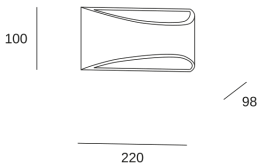

TECHNICAL FEATURES