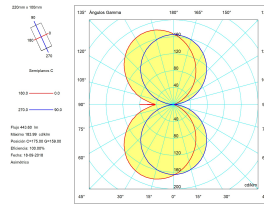

MacAdam steps: 3

Photobiological risk: RG0

UGR

UGR crosswise: 19.8

UGR lengthwise: 14.3

Lampholder	Quantity	Light source power (W)
LED	1	8.7W

**LOGISTICS**

Net weight (kg): 0.41