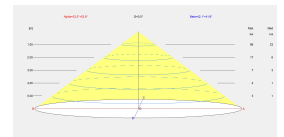

Correlated Colour Temperature (CCT) : LED warm-white 3000K

Lens / reflector angle : FLOOD 95°

Structure material : Aluminium

Structure finish : White

Diffuser material : Glass

Diffuser finish : Transparent

MacAdam steps: 3

Photobiological risk: RG0

Lampholder	Quantity	Light source power (W)
LED	1	3.9W

LOGISTICS

Net weight (kg): 0.4

Packaged weight (kg): 0.46

Packaging: 120mm x 40mm x 95mm