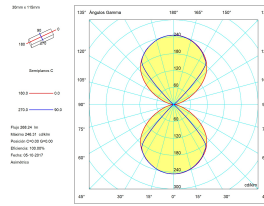

LOGISTICS

Net weight (kg): 0.4

Packaged weight (kg): 0.46

Packaging: 120mm x 40mm x 95mm