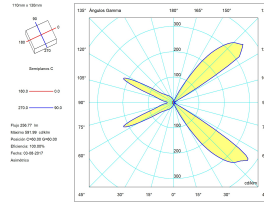

Photobiological risk: RG1

Lampholder	Quantity	Light source power (W)
LED	1	6.9W

LOGISTICS

Net weight (kg): 0.99

Packaged weight (kg): 1.09

Packaging: 140mm x 65mm x 230mm