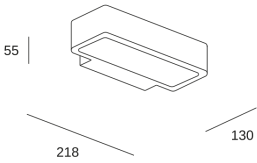

TECHNICAL FEATURES