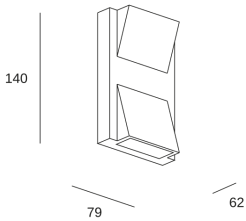

### TECHNICAL FEATURES

IP54

Luminaire total power : 5.9W

Real lumens : 155

Nominal lumens : 360

Real lm/W : 26

Correlated Colour Temperature (CCT) : LED warm-white 3000K

Lens / reflector angle : FLOOD 84°

### LOGISTICS

Net weight (kg): 0.5

Packaged weight (kg): 0.57

Packaging: 85mm x 70mm x 150mm