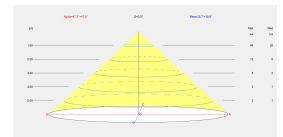

### TECHNICAL FEATURES

IP54

Luminaire total power : 5.9W

Real lumens : 155

Nominal lumens : 360

Real lm/W : 26

Correlated Colour Temperature (CCT) : LED warm-white 3000K

Lens / reflector angle : FLOOD 84°

### LUMINOTECHNIC FEATURES

CRI: 80

MacAdam steps: 3

Photobiological risk: RG2

UGR

UGR crosswise: 18.1

UGR lengthwise: 14.7

Lampholder	Quantity	Light source power (W)
LED	1	4.1W