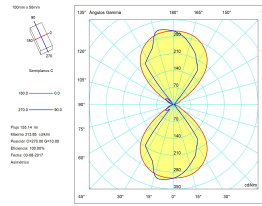

### TECHNICAL FEATURES

IP54

Luminaire total power : 5.9W

Real lumens : 155

Nominal lumens : 360

Real lm/W : 26

Correlated Colour Temperature (CCT) : LED warm-white 3000K

Lens / reflector angle : FLOOD 84°

### LUMINOTECHNIC FEATURES

CRI: 80

MacAdam steps: 3

Photobiological risk: RG2

UGR

UGR crosswise: 18.1

UGR lengthwise: 14.7

Lampholder	Quantity	Light source power (W)
LED	1	4.1W