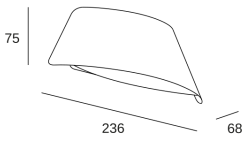

TECHNICAL FEATURES

Luminaire total power : 8.5W

Real lumens : 340

Nominal lumens : 960

Real lm/W : 40

Correlated Colour Temperature (CCT) : LED warm-white 3000K

Lens / reflector angle : FLOOD 80°

UGR : <=22

Structure material : Aluminium

Structure finish : Urban grey

Diffuser material : Polycarbonate

Diffuser finish : Opal

Voltage / frequency : 100-240V/50-60Hz

Dimming protocol : ON-OFF

Power Factor : 0.83

Useful life : 36.000h L70B30

Warranty : 5 Years

Resistant to marine environments : No

LUMINOTECHNIC FEATURES

CRI: 80

MacAdam steps: 3

Photobiological risk: RG0

UGR

UGR crosswise: 21.1

UGR lengthwise: 21.6

Lampholder	Quantity	Light source power (W)
LED	1	7.2W

LOGISTICS

Net weight (kg): 0.57

Packaged weight (kg): 0.69

Packaging: 250mm x 89mm x 85mm