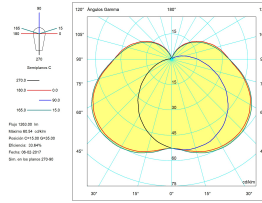

LOGISTICS

- Net weight (kg): 0.55
- Packaged weight (kg): 0.79
- Packaging: 140mm x 140mm x 330mm