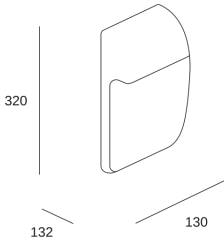

**Area**

**PX-0352-BLA**

Wall fixture IP65 Area E27 15 White

**TECHNICAL FEATURES**

IP65 IK09

- Luminaire total power : 15W
- Structure material : Polycarbonate + ABS
- Structure finish : White
- Diffuser material : Polycarbonate
- Diffuser finish : Opal
- Max. size of light bulb : 150/55 mm
- Recommended light bulb : E27

- Net weight (kg): 0.55
- Packaged weight (kg): 0.79
- Packaging: 140mm x 140mm x 330mm