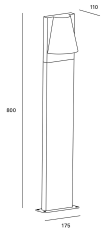

**Kala 800mm**

Francesc Vilaró

**PX-0103-ANT**

Bollard IP44 Kala 800mm GU10 8 Urban grey

**TECHNICAL FEATURES**

IP44

Luminaire total power : 8W

Structure material : Aluminium

Structure finish : Urban grey

Diffuser material : Glass

Diffuser finish : Semitransparent

Max. size of light bulb : 55/ø50 mm

Recommended light bulb : GU10

Voltage / frequency : 100-240V/50-60Hz

Warranty : 5 Years

Resistant to marine environments : No

Easily recyclable luminaire

**LUMINOTECHNIC FEATURES**

Lampholder	Quantity	Light source power (W)
GU10	1	Max. power 8W

**LOGISTICS**

Net weight (kg): 2.03

Packaged weight (kg): 2.33

Packaging: 840mm x 130mm x 185mm