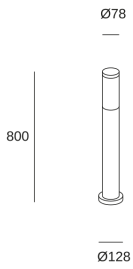

Koral 800mm

PX-0100-INO

Bollard IP55 Koral 800mm E27 15 Stainless steel

TECHNICAL FEATURES

IP55 IK09

Luminaire total power : 15W

Voltage / frequency : 100-240V/50-60Hz

Structure material : Stainless steel AISI202

Warranty : 5 Years

Structure finish : Stainless steel

Diffuser material : Polycarbonate

Diffuser finish : Opal

Max. size of light bulb : 167/55 mm

Recommended light bulb : E27

LUMINOTECHNIC FEATURES

Lampholder	Quantity	Light source power (W)
E27	1	Max. power 15W

LOGISTICS

Net weight (kg): 1.01

Packaged weight (kg): 1.46

Packaging: 135mm x 135mm x 810mm