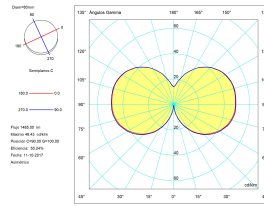

Warranty : 5 Years

Structure finish : Stainless steel

Diffuser material : Polycarbonate

Diffuser finish : Opal

Max. size of light bulb : 167/55 mm

Recommended light bulb : E27

LUMINOTECHNIC FEATURES

Lampholder	Quantity	Light source power (W)
E27	1	Max. power 15W