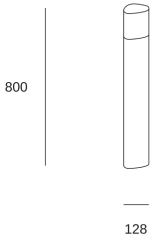

Mandela 800mm

PX-0087-ANT

Bollard IP44 Mandela 800mm E27 15 Urban grey

TECHNICAL FEATURES

IP44 IK08

Luminaire total power : 15W

Voltage / frequency : 100-240V/50-60Hz

Structure material : Aluminium

Warranty : 5 Years

Structure finish : Urban grey

Diffuser material : Polycarbonate

Diffuser finish : Opal

Max. size of light bulb : 150/75 mm

Recommended light bulb : E27

LUMINOTECHNIC FEATURES

Lampholder	Quantity	Light source power (W)
E27	1	Max. power 15W

LOGISTICS

Net weight (kg): 2.16

Packaged weight (kg): 2.44

Packaging: 140mm x 135mm x 810mm