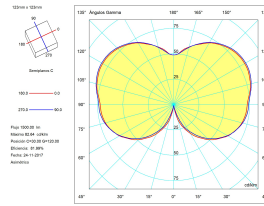

Warranty : 5 Years

Structure finish : Urban grey

Diffuser material : Polycarbonate

Diffuser finish : Opal

Max. size of light bulb : 150/75 mm

Recommended light bulb : E27

LUMINOTECHNIC FEATURES

Lampholder	Quantity	Light source power (W)
E27	1	Max. power 15W