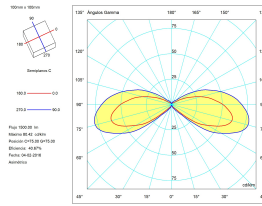

Diffuser material : Polycarbonate

Diffuser finish : Opal

Max. size of light bulb : 140/42 mm

Recommended light bulb : E27

Voltage / frequency : 100-240V/50-60Hz

Warranty : 5 Years

LUMINOTECHNIC FEATURES

Lampholder	Quantity	Light source power (W)
E27	1	Max. power 15W