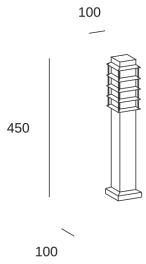

Siljan

PX-0029-MAR

Bollard IP55 Siljan E27 15 Brown

TECHNICAL FEATURES

IP55 IK08

Luminaire total power : 15W

Structure material : Stainless steel AISI202

Structure finish : Brown

Diffuser material : Polycarbonate

Diffuser finish : Opal

Max. size of light bulb : 140/42 mm

Recommended light bulb : E27

Voltage / frequency : 100-240V/50-60Hz

Warranty : 5 Years

LUMINOTECHNIC FEATURES

Lampholder	Quantity	Light source power (W)
E27	1	Max. power 15W

LOGISTICS

Net weight (kg): 1.04

Packaged weight (kg): 1.23

Packaging: 120mm x 120mm x 460mm