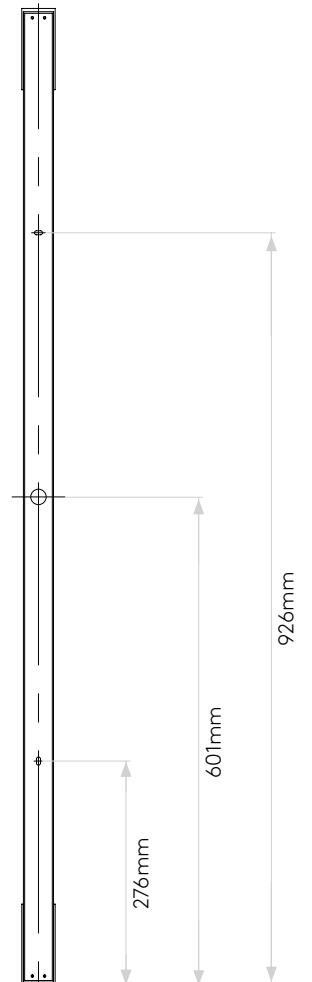

PALERMO 1200 LED

astro

GENERAL

LOCATION:	Bathroom
CLASS:	CE (Class II)
IP RATING:	IP44
BATHROOM ZONE:	Zone 2, 3
DRIVER REQUIRED:	No
INSTALLATION ORIENTATION:	Wall Mount - Horizontal & Vertical
MAIN MATERIAL:	Metal - Aluminium
DIMENSIONS (mm):	H: 1200 W: 40 D: 60
CUT OUT HOLE (mm):	-
RECESS DEPTH (mm):	-
FIRE RATING:	-
CABLE LENGTH (mm):	-
GROSS WEIGHT (kg):	1.7

LAMP

LIGHT SOURCE:	LED Strip
WATTAGE:	19.5W
LAMP INCLUDED:	Yes (Integral)
MAXIMUM LAMP LENGTH (mm):	-
LUMINOUS FLUX (lm):	956
COLOUR TEMP (K):	3000
CRI (Ra):	80
MACADAM ELLIPSE:	+/-100K
TILT ADJUSTABLE ANGLE (°):	-
ROTATION ADJUSTABLE ANGLE (°):	-
LIFETIME (hrs):	50000
BEAM ANGLE (°):	-

Please note that some dimensions may vary slightly due to manufacturing tolerances, this includes cable entry and fixing holes

Veillez noter que certaines dimensions peuvent varier légèrement en raison des tolérances de fabrication, y compris l'entrée de câble et les trous de fixation.

Bitte beachten Sie, dass die Maße Fertigungstoleranzen unterliegen und daher in geringem Umfang von der angegebenen Größe abweichen können. Dies gilt auch für Kabeleingänge und Befestigungslöcher.

Si prega notare che possono esserci piccole variazioni in alcune dimensioni dovute alle tolleranze di produzione, queste includono l'ingresso del cavo e i fori di fissaggio.