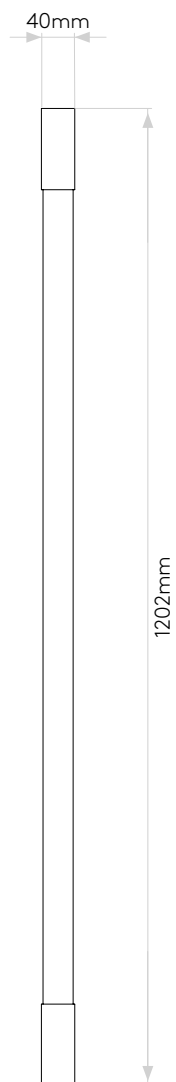

PALERMO 1200 LED

astro

GENERAL

LOCATION:	Bathroom
CLASS:	CE (Class II)
IP RATING:	IP44
BATHROOM ZONE:	Zone 2, 3
DRIVER REQUIRED:	No
INSTALLATION ORIENTATION:	Wall Mount - Horizontal & Vertical
MAIN MATERIAL:	Metal - Aluminium
DIMENSIONS (mm):	H: 1200 W: 40 D: 60
CUT OUT HOLE (mm):	-
RECESS DEPTH (mm):	-
FIRE RATING:	-
CABLE LENGTH (mm):	-
GROSS WEIGHT (kg):	1.7

LAMP

LIGHT SOURCE:	LED Strip
WATTAGE:	19.5W
LAMP INCLUDED:	Yes (Integral)
MAXIMUM LAMP LENGTH (mm):	-
LUMINOUS FLUX (lm):	956
COLOUR TEMP (K):	3000
CRI (Ra):	80
MACADAM ELLIPSE:	+/-100K
TILT ADJUSTABLE ANGLE (°):	-
ROTATION ADJUSTABLE ANGLE (°):	-
LIFETIME (hrs):	50000
BEAM ANGLE (°):	-

ELECTRICAL

SWITCHED:	No
DIMMABLE:	No
DIMMING METHOD:	-
SUPPLY FREQUENCY (Hz):	50/60
DRIVER/BALLAST VOLTAGE (V):	100-240
DRIVER LIFETIME (hrs):	30000
EFFICACY (lm/W):	49

ADDITIONAL INFORMATION:

SHADE INCLUDED:	-
SHADE/DIFFUSER MATERIAL:	Polycarbonate
SHADE/DIFFUSER FINISH	White
F MARK:	Suitable for mounting on flammable materials

Please note that some dimensions may vary slightly due to manufacturing tolerances, this includes cable entry and fixing holes

Veillez noter que certaines dimensions peuvent varier légèrement en raison des tolérances de fabrication, y compris l'entrée de câble et les trous de fixation.