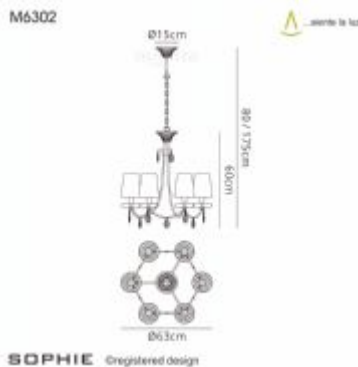

M6302

Sophie

Sophie Pendant 63cm Round, 6 x E14 (Max 20W), Silver Painting, White Shades, 2yrs Warranty

DATA SHEET

MARKETING INFORMATION

BARCODE	8435153263026
BRIEF DESCRIPTION	Sophie Pendant Round 6 Light
CATALOGUE DESCRIPTION	6 Light Pendant

PHYSICAL CHARACTERISTICS

COLOUR FINISH	Silver Paint
---------------	--------------

MECHANICAL SPECIFICATION

DIAMETER (MM)	630mm
MINIMUM DROP (MM)	800mm
MAXIMUM DROP (MM)	1750mm
BODY HEIGHT (MM)	600mm
MATERIALS USED	Iron, Fabric

LINE DRAWING

ENERGY SPECIFICATION

ENERGY CLASS	A++ to D
--------------	----------

CRYSTAL SPECIFICATION

CRYSTAL COLOUR FINISH	Clear
-----------------------	-------

LAMP SPECIFICATION

NO: OF LAMP	6
LAMP SOCKET	E14
RECOMMENDED LAMP	LED/CFL
MAX WATTAGE LAMP (W)	20W
LAMP INCLUDED	No

Inspired Lighting Ltd. are continually developing and improving their products. Technical specifications subject to change without prior notice.

M6302

Sophie

IP RATING	IP20
QUALITY STANDARDS	
WARRANTY (YRS)	1yr
PRODUCT COMPONENT SPECIFICATION	
SHADE COLOUR	White
CARTON INFORMATION	
CARTON GROSS WEIGHT (KG)	10.2kg
NUMBER OF CARTONS	1