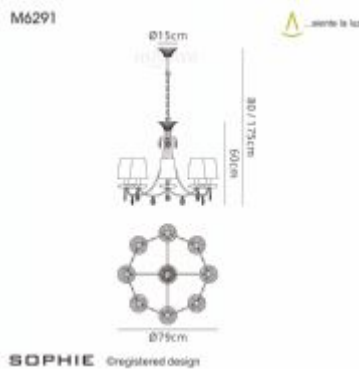

M6291

Sophie GP

Sophie Pendant 79cm Round, 8 x E14 (Max 20W), Gold Painting, Cream Shades, 2yrs Warranty

LINE DRAWING

ENERGY LABEL

[Click to view the full product details](#)

DATA SHEET

MARKETING INFORMATION

BARCODE	8435153262913
BRIEF DESCRIPTION	Sophie Pendant Round 8 Light
CATALOGUE DESCRIPTION	8 Light Pendant

PHYSICAL CHARACTERISTICS

COLOUR FINISH	Gold Painted
---------------	--------------

MECHANICAL SPECIFICATION

DIAMETER (MM)	790mm
MINIMUM DROP (MM)	800mm
MAXIMUM DROP (MM)	1750mm
BODY HEIGHT (MM)	600mm
MATERIALS USED	Iron, Fabric

ENERGY SPECIFICATION

ENERGY CLASS	A++ to D
--------------	----------

CRYSTAL SPECIFICATION