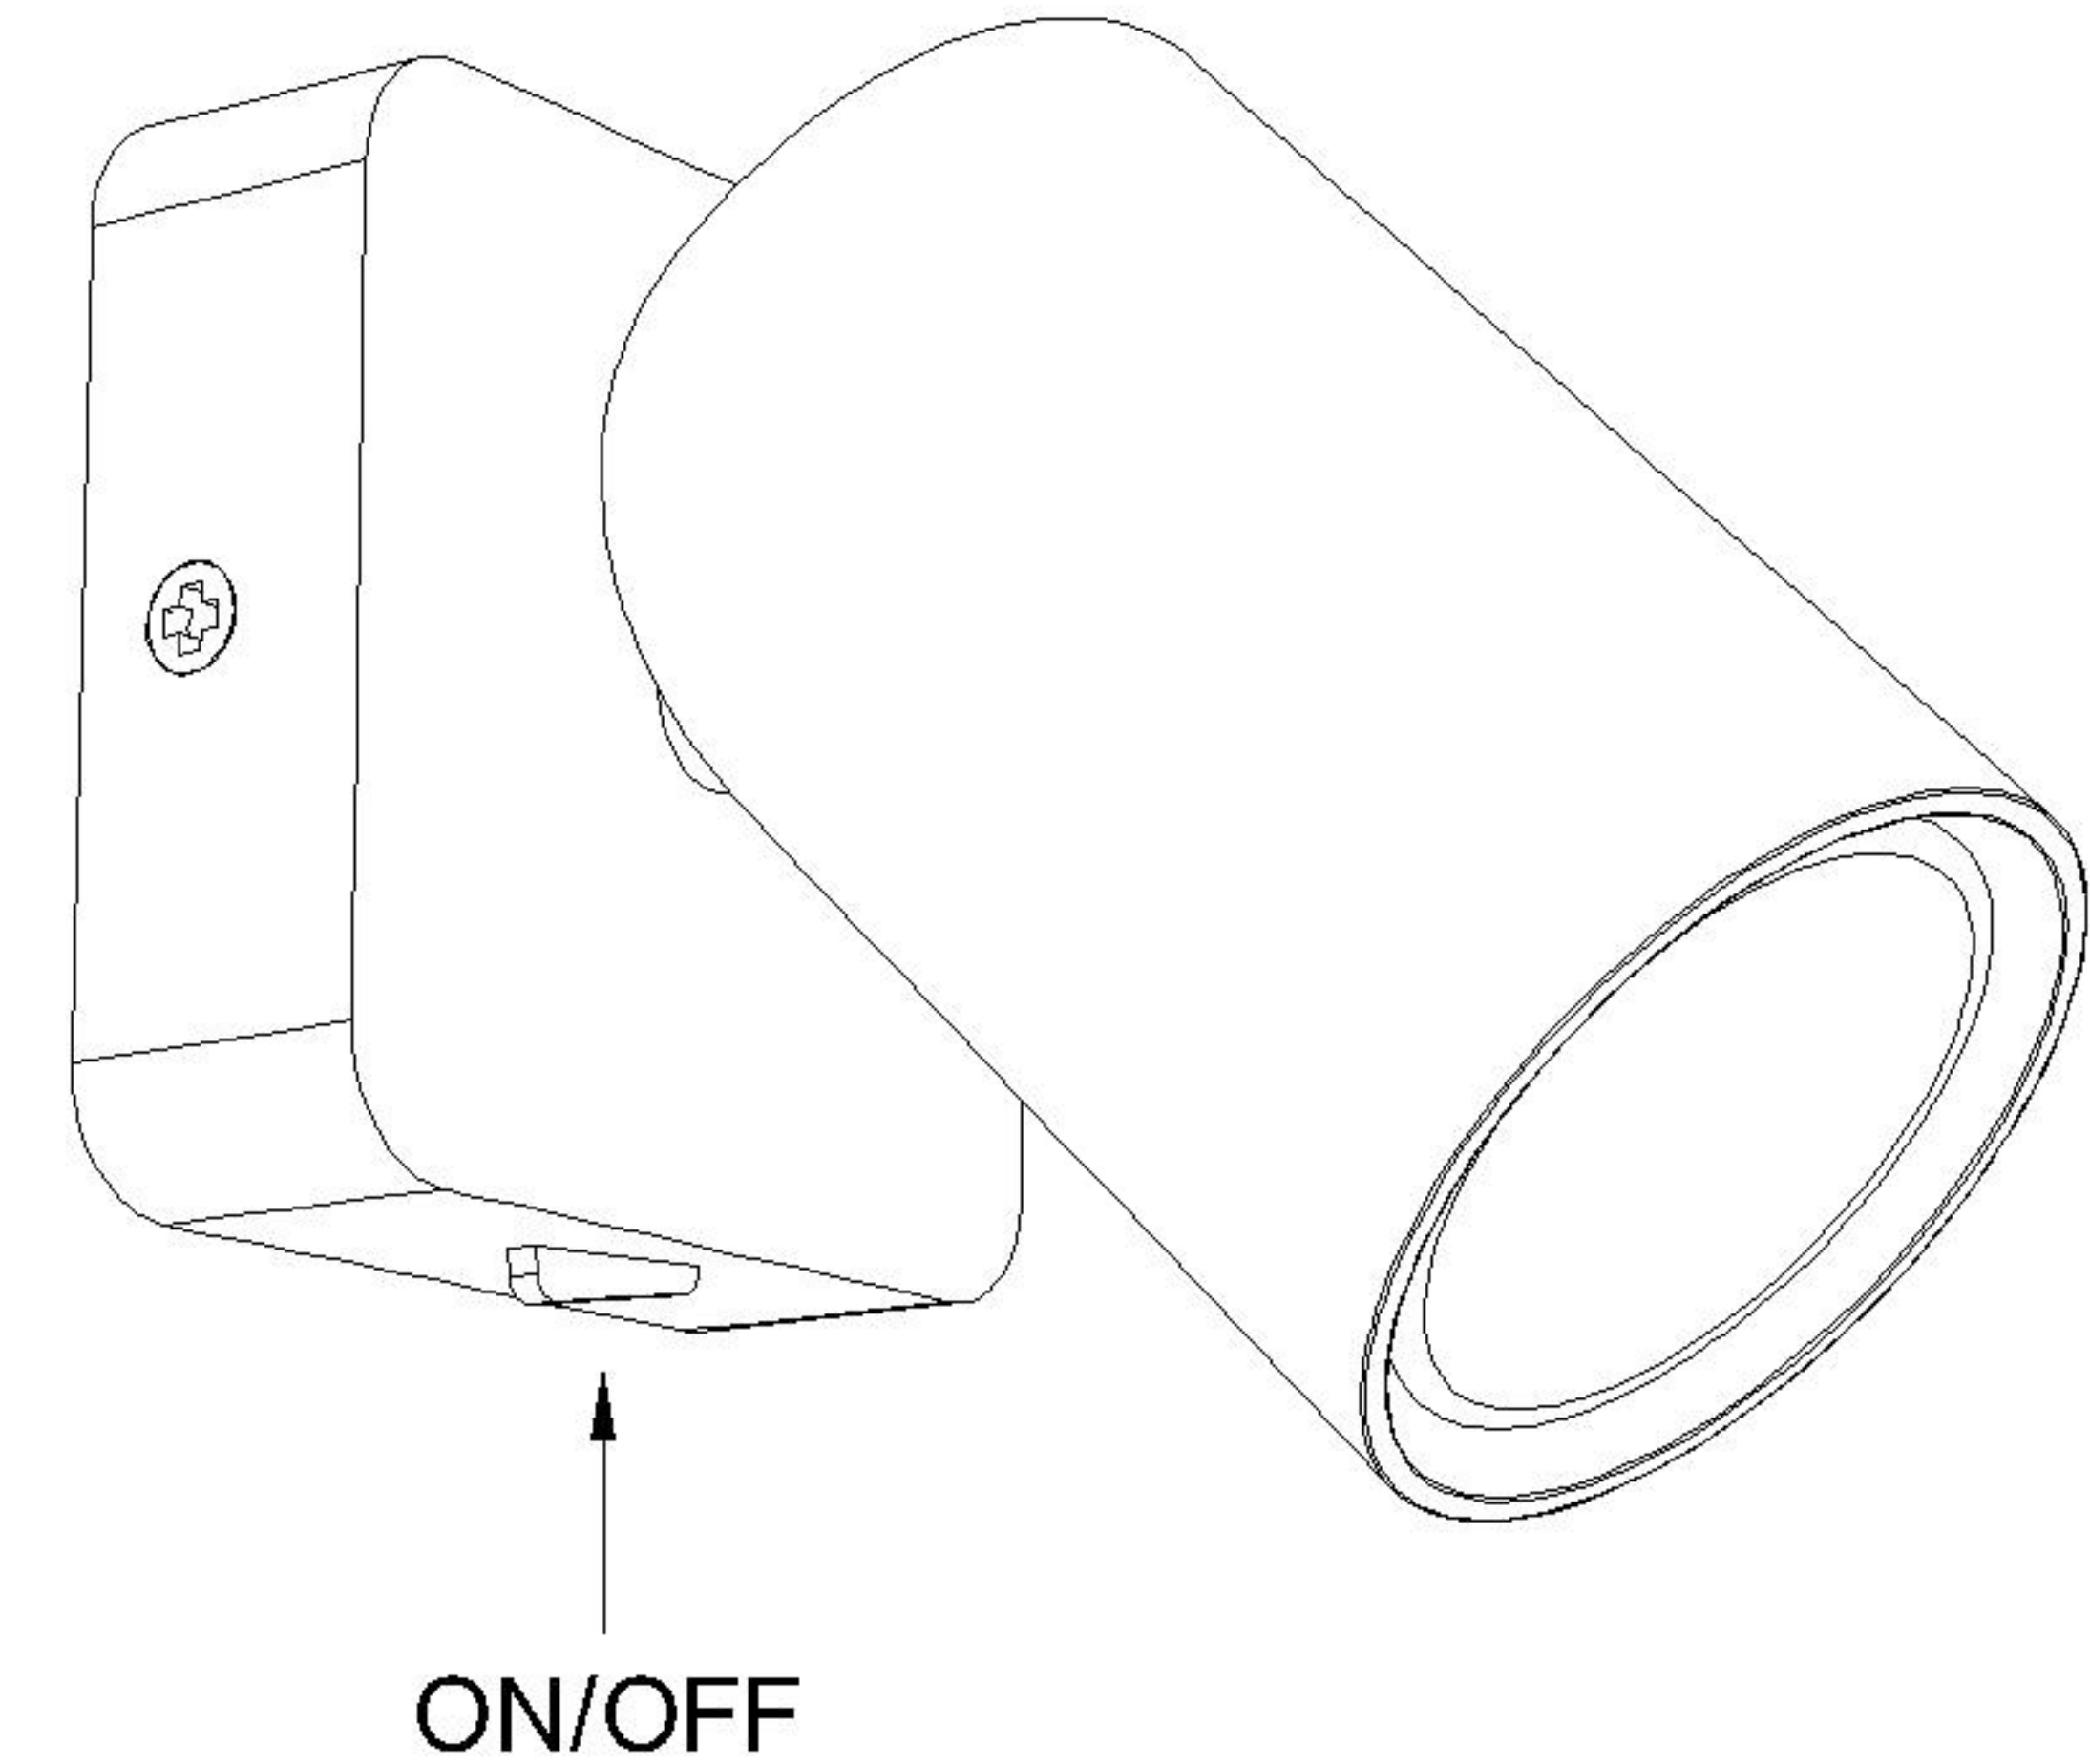

# Assembly Instructions / Instrucciones De Montaje

GU10 - 1 x MAX 10W / NO INCL.  
220-240V~ 50/60Hz

#### NOTE:

- 1: This lighting is only for indoor use.
- 2: Do not switch on before assembling.
- 3: Let the bulb cool down before removing it.