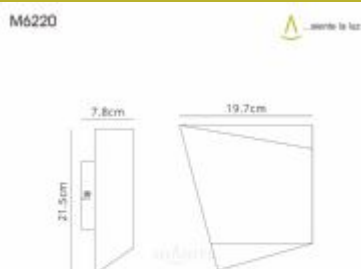

M6220

Asimetric

Asimetric Wall Light Rhombus, 1 x GX53 (Max 20W) White, 1yr Warranty

LINE DRAWING

ASIMETRIC Registered design

ENERGY LABEL

[Click to view the full product details](#)

DATA SHEET

MARKETING INFORMATION

Barcode	8435153262203
Brief Description	Asimetric Wall Light Rhombus 1 Light
Catalogue Description	1 Light Rhombus Wall Light

PHYSICAL CHARACTERISTICS

Colour Finish	White
---------------	-------

MECHANICAL SPECIFICATION

Item Nett Weight (kg)	0.7kg
Length (mm)	197mm
Width (mm)	78mm
Height (mm)	215mm
Materials Used	Metal

ENERGY SPECIFICATION

Energy Class	A++ to A
--------------	----------

LAMP SPECIFICATION